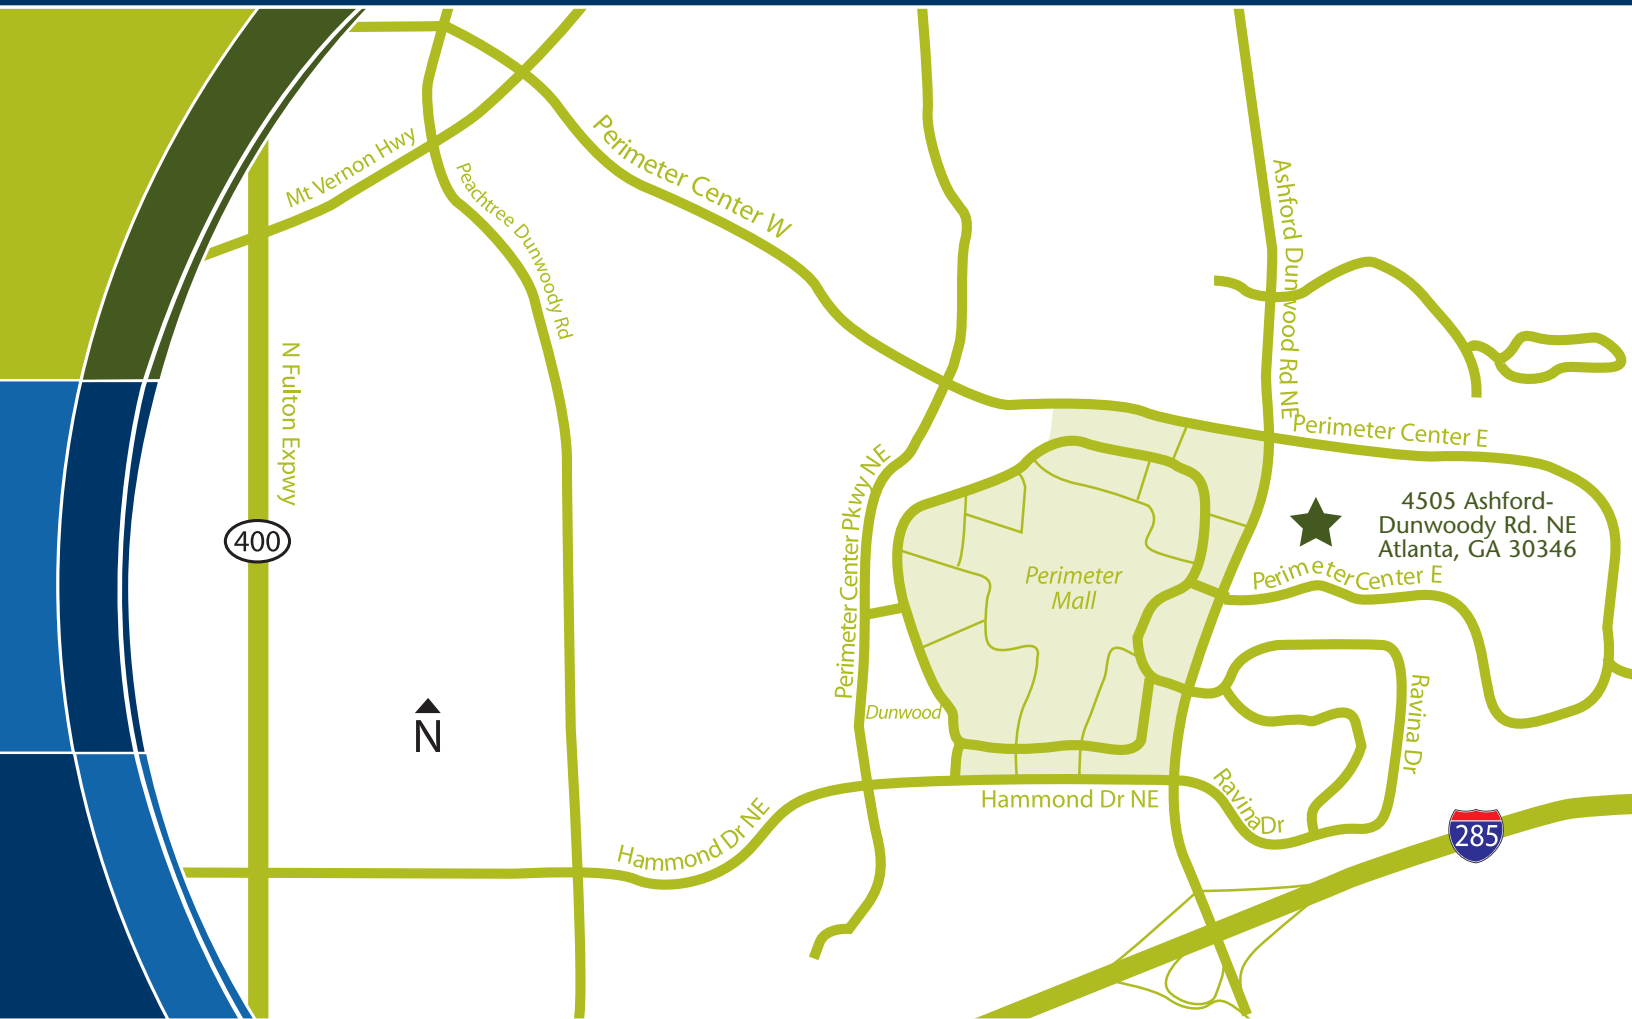

Location Map & Directions

Heading East on I-285 towards Greenville/Augusta (also from GA 400 take exit 4A onto the I-285 East)

Take Exit 29 (Ashford-Dunwoody Road). Turn Left (north) on to Ashford Dunwoody Road NE towards Perimeter Mall. Go through the lights at Hammond and Ravina Dr. then merge into right-hand lane and turn Right at Perimeter Center East. Turn left into Park Place and then take the first right.

Heading West on I-285 towards Chattanooga / Birmingham

Take Exit 29 (Ashford-Dunwoody Road). Turn Right (north) on to Ashford Dunwoody Road NE towards Perimeter Mall. Go through the lights at Hammond and Ravina Dr. then merge into right-hand lane and turn Right at Perimeter Center East. Turn left into Park Place and then take the first right.