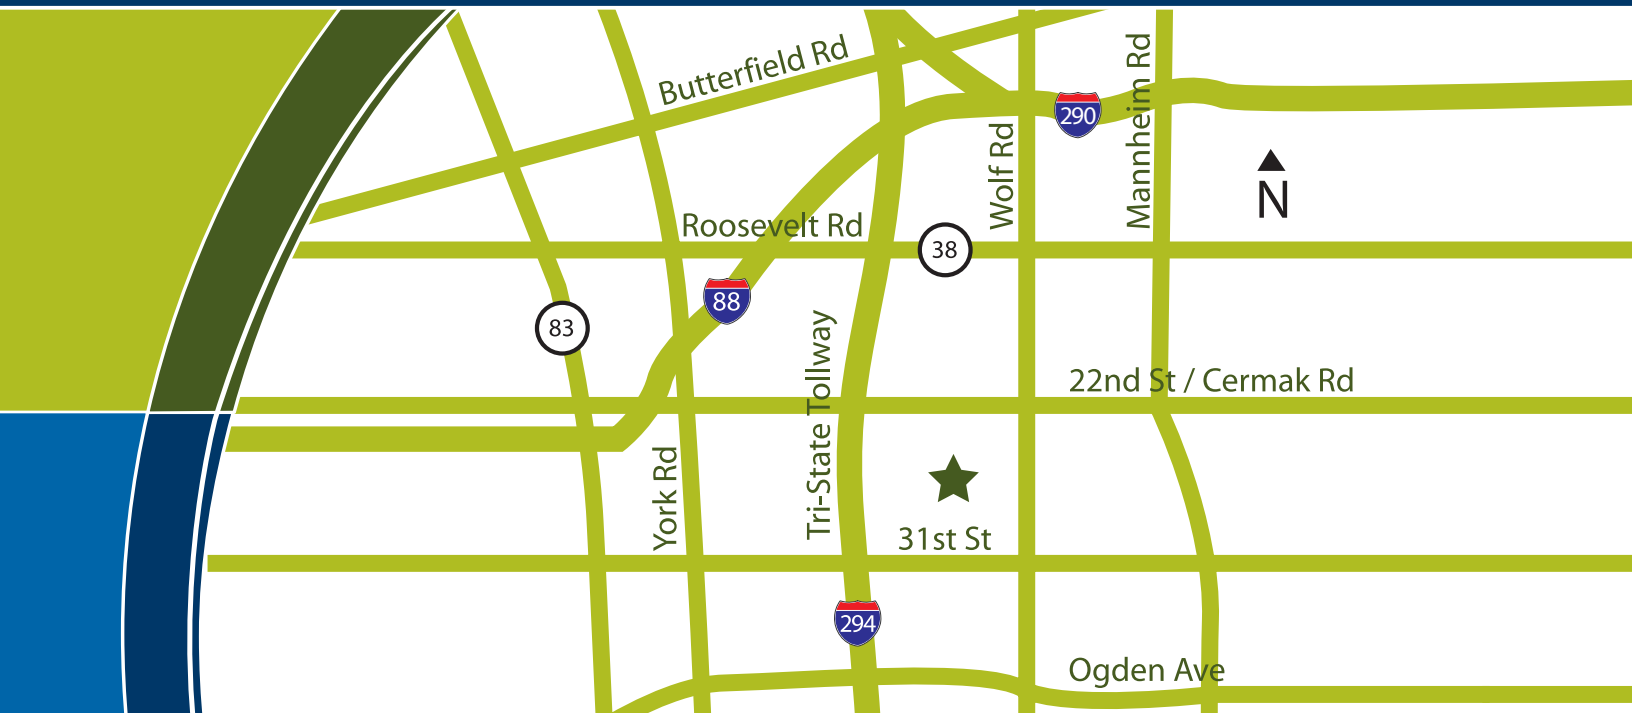

# Location Map & Directions

## From the South

- Take I-294 north to Ogden Ave. Exit east to Wolf Road. Turn left (north) to Westbrook Corporate entrance.
- Take Mannheim Road (LaGrange Road) north to Cermak Road (22nd St.), turn left (west) to Westbrook Corporate entrance.
- Take Route 83 north to Cermak Road (22nd St.), turn right (east) to Westbrook Corporate entrance.

## From the East

- Take I-290 west to Wolf Road. Turn left (south) to Westbrook Corporate entrance.
- Take I-290 west to Mannheim Road, exit south to Cermak Road (22nd St.), turn right (west) to Westbrook Corporate entrance.

## From the West

- Take Cermak Road (22nd St.) east to Westbrook Corporate entrance.
- Take I-88 east towards I-294 south, exit at York Road. Turn left (south) to Cermak Road (22nd St.). Turn left (east) to Westbrook Corporate entrance.