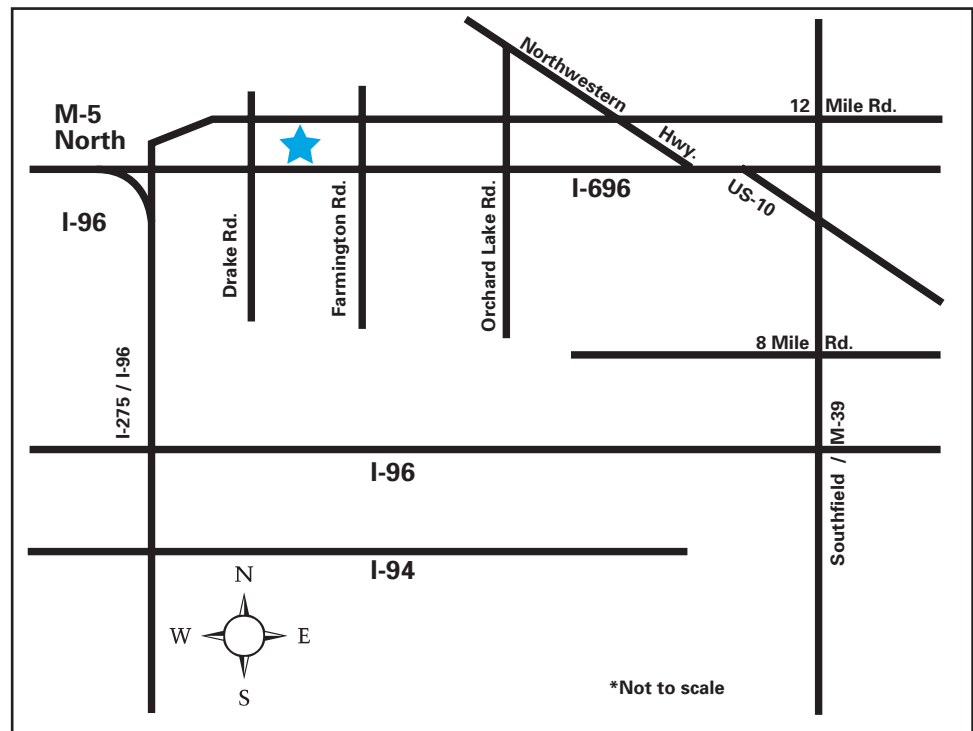

DIRECTIONS TO OUR LOCATION

From the North: Take Telegraph or I-75, enter I-696 west. Continue on I-696 and exit at Orchard Lake Road. Turn north (right) on Orchard Lake Road then west (left) on Twelve Mile Road. Pass Farmington Road, we are on the south side of the street.

From the South: Take M-39 (Southfield Freeway) north to US 10 (Lodge Freeway). Exit onto I-696 west to Orchard Lake Road. Turn north (right) on Orchard Lake Road then west (left) on Twelve Mile Road. Pass Farmington Road, we are on the south side of the street.

From the East: Take I-696 west and exit at Orchard Lake Road. Turn north (right) on Orchard Lake Road then west (left) on Twelve Mile Road. Pass Farmington Road, we are on the south side of the street.

From the West: Take I-275 north (I-275 north becomes I-96 west) to exit #165 M-5 east, toward Grand River Avenue. Take the Grand River Avenue exit toward Ten Mile Road. Turn left on Grand River Avenue, turn left on Halsted Road, and turn right on Twelve Mile Road. We are located on the south side of the street.

Farmington Hills Office

34405 West Twelve Mile Road, Suite 154
Farmington Hills, MI 48331
877.TLC.TIME (877.852.8463)

Located on West Twelve Mile Road between Drake Road and Farmington Road on the South side of the street within a multi-building complex.

Take a Closer Look®

TLC
EYECARE & LASER CENTERS

877.TLC.TIME (877.852.8463) • www.tlceyecare.com

Locations include: **Michigan:** Adrian • Ann Arbor • Battle Creek • Chelsea • Farmington Hills • Jackson Kalamazoo • Lansing **Ohio:** Bellevue • Bryan • Sandusky • Toledo