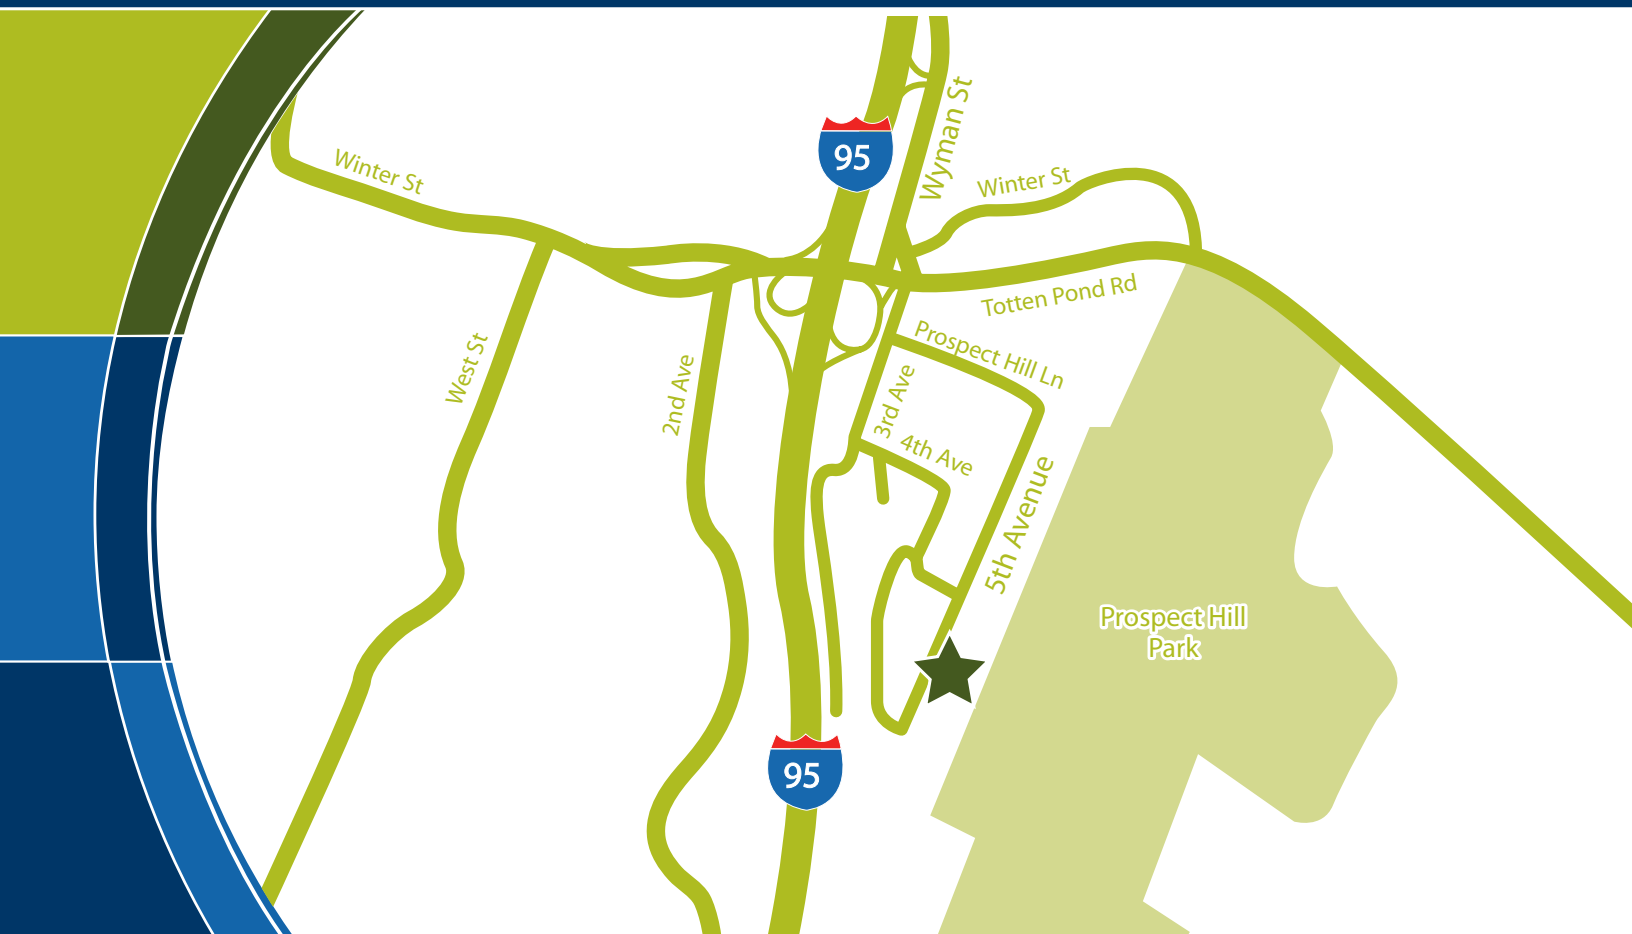

# Location Map & Directions

## From the North

(Burlington/North Shore)

- Take Route 95/128 South to Exit 27A (Totten Pond Road).
- Cross over the 95/128 overpass.
- Take first right onto Third Avenue.
- Take second left at Prospect Hill, in front of the Westin Hotel.
- Follow around bend to 400 Fifth Avenue.
- We are in the last building on the left, take elevator to 5th floor, Suite 510.

## From the South

(Dedham/South Shore)

- Take Route 95/128 North to Exit 27A (Totten Pond Road).
- Before the end of the ramp, make a sharp right U-turn onto Third Ave.
- Take second left at Prospect Hill, in front of the Westin Hotel.
- Follow around bend to 400 Fifth Avenue.
- We are in the last building on the left, take elevator to 5th floor, Suite 510.

## From the West

- Take the Massachusetts Turnpike (Route 90) East to Route 95/128 North.
- Take Route 95/128 North to Exit 27A – Totten Pond Road.
- Before the end of the ramp, make a sharp right U-turn onto Third Ave.
- Take second left at Prospect Hill – in front of the Westin Hotel.
- Follow around the bend to 400 Fifth Avenue.
- We are in the last building on the left, take elevator to the 5th floor.