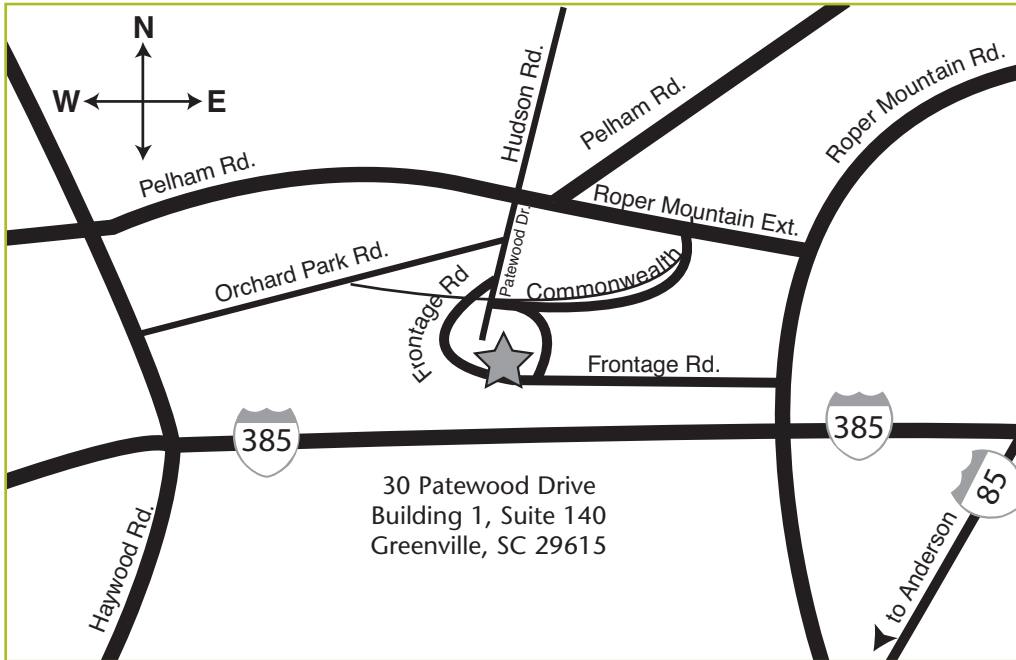

Location Map & Directions

TLC Piedmont
30 Patewood Drive
Building 1, Suite 140
Greenville, SC 29615

From Spartanburg/Anderson

Take I-85 toward Greenville, then take Exit 51-C (I-385 North). Exit at Roper Mountain Road (Exit 37) and turn right. At the first light, turn left onto Frontage Road and go approximately one mile. Continue past the ECPI College of Technology. Patewood Office Park will be the first right past International Drive. Turn right into Patewood Office Park. TLC is located in the first building, on the left underneath the Mustang sign. We are located on the first floor and we have our own entrance.

From Columbia

Take I-26 West. Follow I-385 to Greenville. Exit at Roper Mountain Road (Exit 37) and turn right. At the first light, turn left onto Frontage Road and go approximately one mile. Continue past the ECPI College of Technology. Patewood Office Park will be the first right past International Drive. Turn right

into Patewood Office Park. TLC is located in the first building, on the left underneath the Mustang sign. We are located on the first floor and we have our own entrance.

From Asheville

Take I-26 East then Highway 25 South. North of Greenville, take Highway 276 East. At the first intersection, turn left onto Highway 291 and follow it into town. Take I-385 South to Roper Mountain Road (Exit 37) and turn left. At the second light, turn left onto Frontage Road. Continue past the ECPI College of Technology. Patewood Office Park will be the first right past International Drive. Turn right into Patewood Office Park. TLC is located in the first building, on the left underneath the Mustang sign. We are located on the first floor and we have our own entrance.