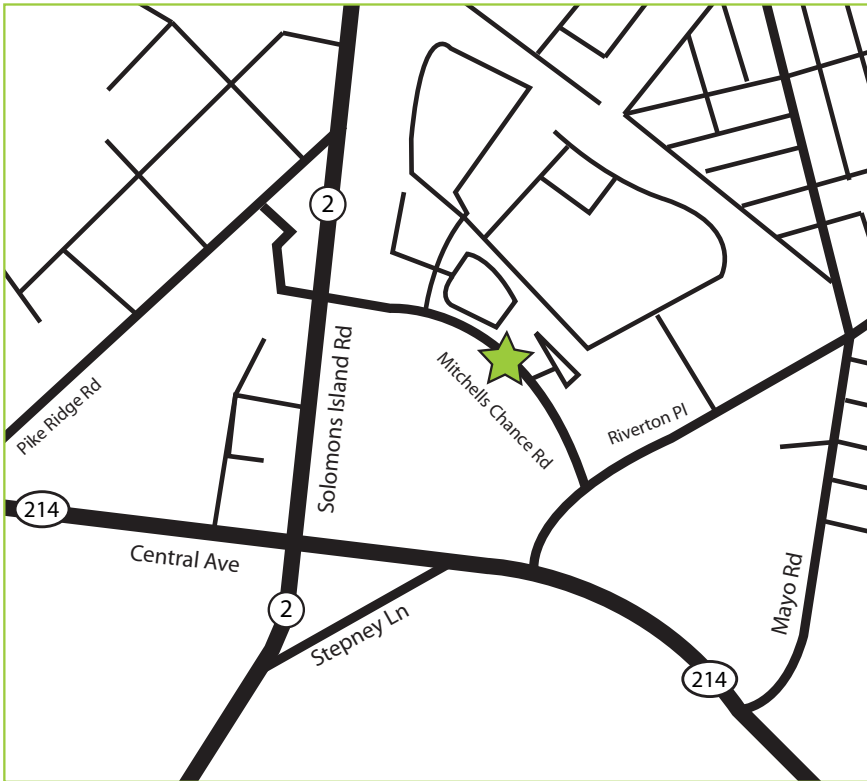

DIRECTIONS TO OUR CENTER

TLC ANNAPOLIS
137 Mitchells Chance Rd.
Suite 300
Edgewater, MD 21037
410.224.8900

Office is located in building called: Main Street Offices, South River Colony.

Free parking is available in front of the building. Our office is located on the 3rd floor.

From Route 50 West

- Take Exit 23A, bear left onto MD Route 2 South (Solomons Island Road) toward MD-450.
- Follow Route 2 South and cross over the South River Bridge. Go to your sixth (6) traffic light and turn left onto Mitchells Chance Road.
- After you pass McDonalds (on your right), make your third right into the shopping center for Main Street, South River Colony. There will be a big archway with the name "Main Street, South River Colony" on it.
- Proceed to your second stop sign and turn left. The Main Street Offices, South River Colony building is directly in front of you. This is where our office is located.

From Route 50 East

- Take exit 22 (Route 665 Aris T. Allen Blvd) and follow toward signs for Solomons Island Road/Route 2.
- Exit at Route 2. Bear Right onto Route 2 South.
- Follow Route 2 South and cross over the South River Bridge. Go to your sixth (6) traffic light and turn left onto Mitchells Chance Road.

From the South

- Follow Route 2/Solomons Island Road heading North.
- Cross over Route 214/Central Avenue.
- Turn right at the next light onto Mitchells Chance Road.
- After you pass McDonalds (on your right), make your third right into the shopping center for Main Street, South River Colony. There will be a big archway with the name "Main Street, South River Colony" on it.
- Proceed to your second stop sign and turn left. The Main Street Offices, South River Colony building is directly in front of you. This is where our office is located.