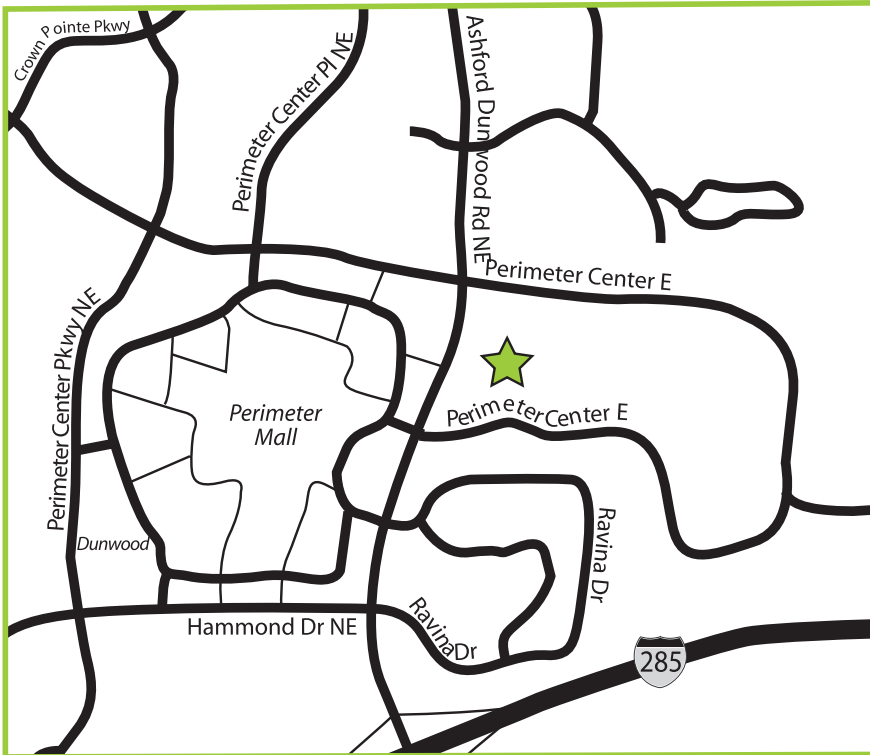

# DIRECTIONS TO OUR CENTER

## TLC ATLANTA

Park Place

4505 Ashford Dunwoody Rd. NE

Suite 15

Atlanta, GA 30346

678.392.4214

### Heading East on I-285 towards Greenville/ Augusta (also from GA 400 take exit 4A onto the I-285 East)

Take Exit 29 (Ashford Dunwoody Road). Turn Left (north) on to Ashford Dunwoody Road NE towards Perimeter Mall. Go through the lights at Hammond and Ravina Dr. then merge into right-hand lane and turn Right at Perimeter Center East. Turn left into Park Place and then take the first right.

### Heading West on I-285 towards Chattanooga / Birmingham

Take Exit 29 (Ashford Dunwoody Road). Turn Right (north) on to Ashford Dunwoody Road NE towards Perimeter Mall. Go through the lights at Hammond and Ravina Dr. then merge into right-hand lane and turn Right at Perimeter Center East. Turn left into Park Place and then take the first right.