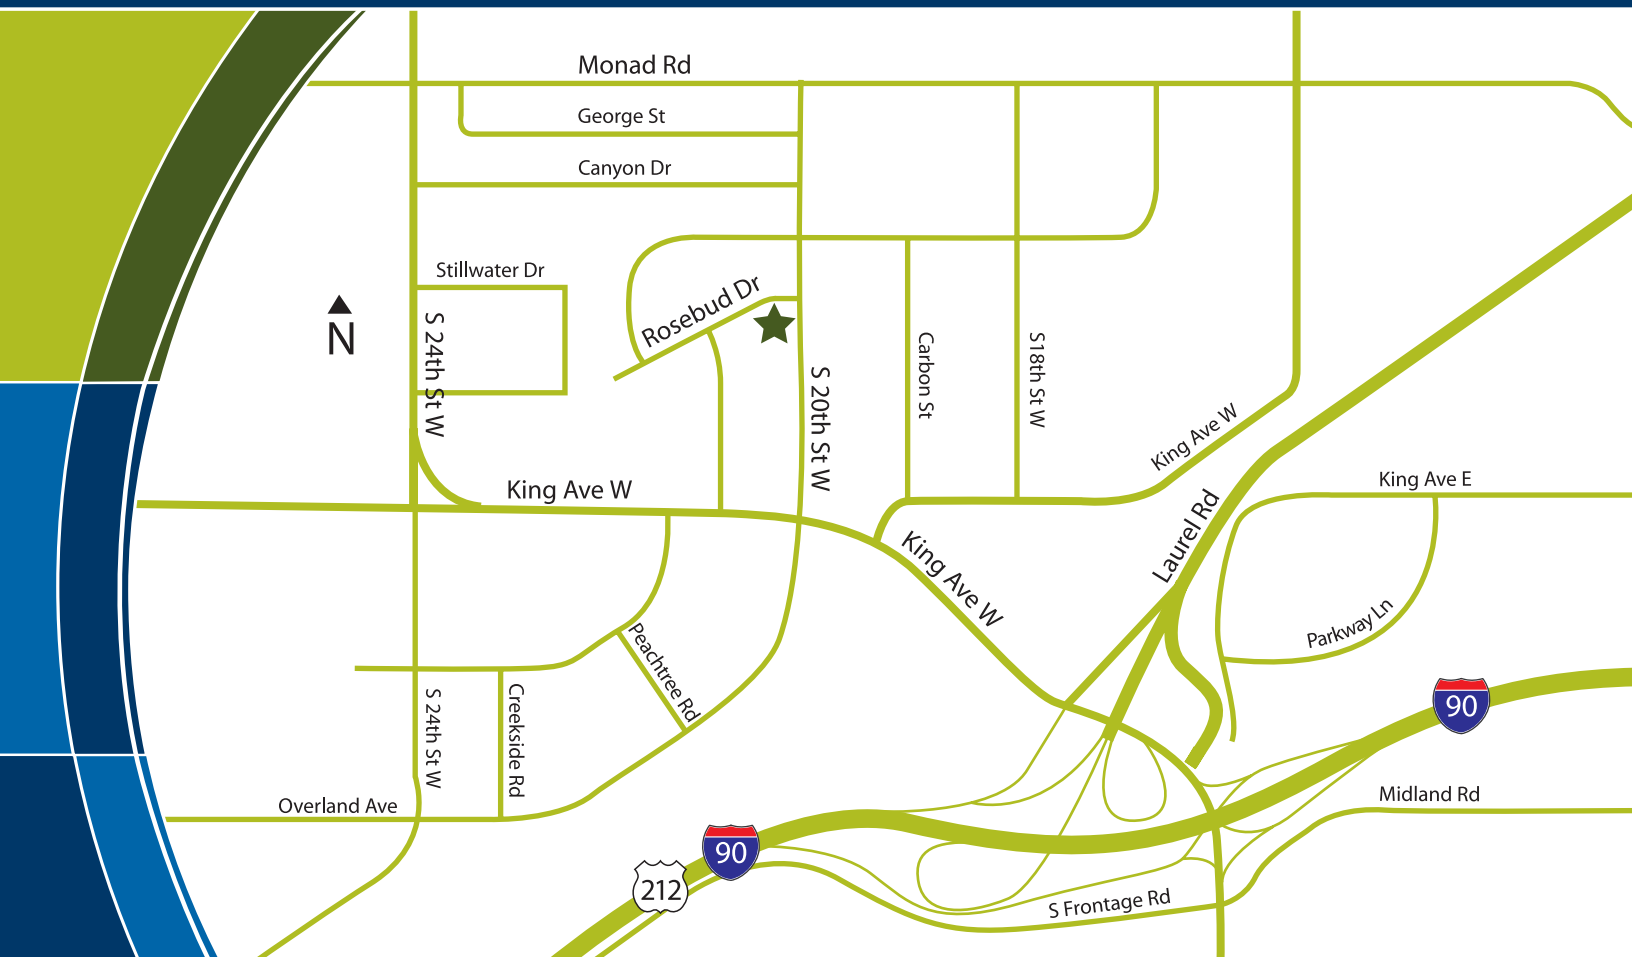

Location Map & Directions

From I-90 West

- Exit number 446, King Ave. West.
- Turn right onto King Ave.
- Turn right onto S. 20th Street West. TLC Billings is located on the corner of S. 20th St. West and Rosebud Dr.

From I-90 East

- Exit number 446, King Avenue West. Stay in right lane.
- Turn left onto King Ave. West.
- Turn Right on S. 20th Street West. TLC Billings is located on the corner of S. 20th St. and Rosebud Dr.

From the Airport

- Exit south out of the Airport onto 27th Street.
- Continue on 27th Street to I-90.
- Take I-90 West ramp. Exit at King Avenue West.
- Exit number 446. Turn right onto King Avenue. Turn right onto S. 20th St. TLC Billings is located on the corner of S. 20th St. and Rosebud Dr.