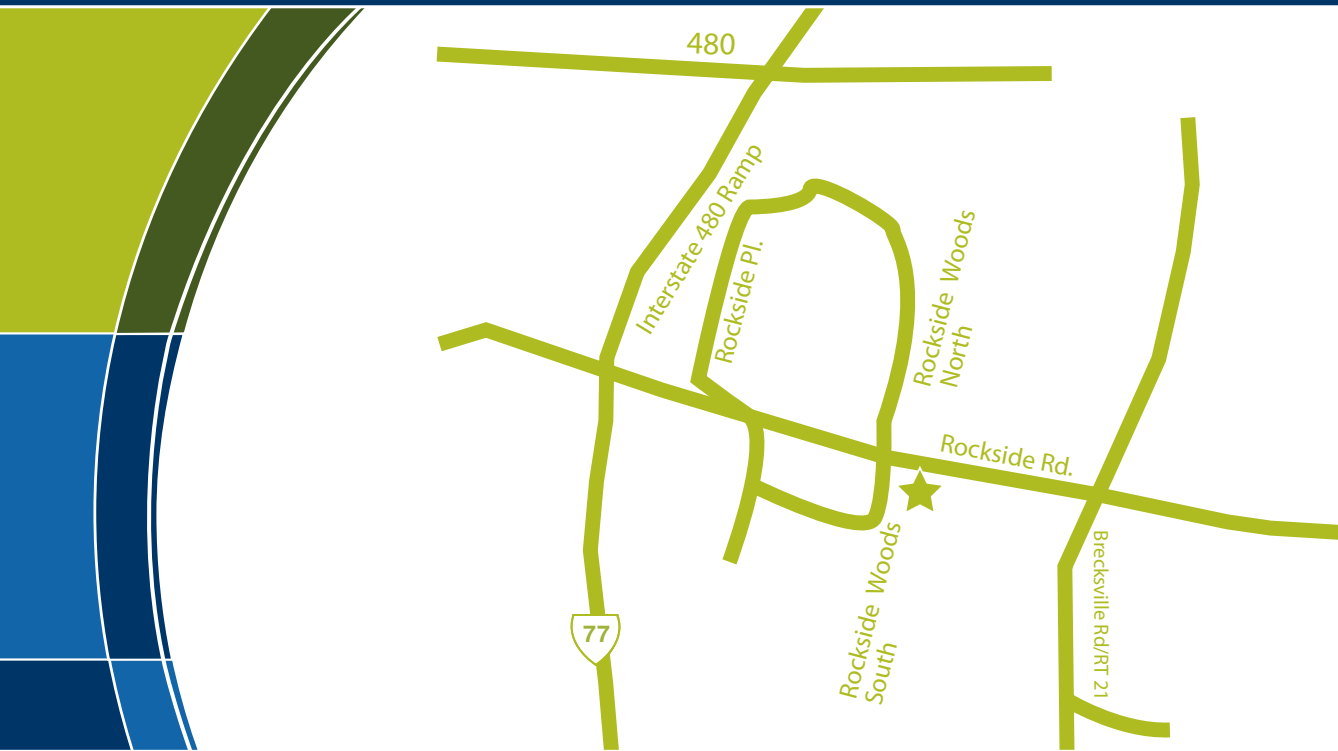

Location Map & Directions

From the North

Take 77 South to Rockside Rd exit.

Left on Rockside, go under the bypass to the fourth light.

You must turn right onto Rockside Woods South. Then turn left into the first parking lot. We are located on the first floor of the Metrocenter Building, Suite 100.

From the South

Take 77 North to Rockside Rd exit.

Right on Rockside and go to third light.

You must turn right onto Rockside Woods South. Then turn left into the first parking lot. We are located on the first floor of the Metrocenter Building, Suite 100.

From Turnpike

Take exit 11 (Rte 21) and follow signs to 77 North. Follow the directions from the South.

From the East

Take 480 West to 77 South to Rockside Rd exit. Follow the directions from the North.

From the West

Take 480 East to 77 South to Rockside Rd exit. Follow the directions From the North.

From Rt 271

Take 271 North or South accordingly to 480 West. Follow the directions From the North.

TLC Cleveland
6500 Rockside Road, Suite 100
Independence, OH 44131