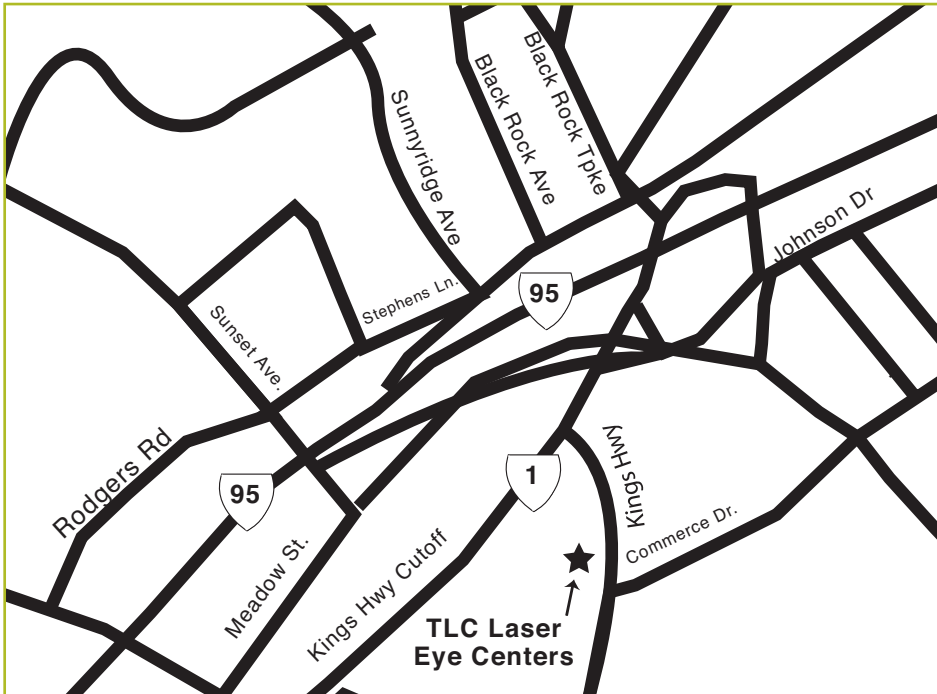

Location Map & Directions

TLC Connecticut

75 Kings Highway Cutoff
Fairfield, CT 06824
203.334.2020

I-95 Northbound (from Stamford)

Take I-95 to Exit 24. At end of ramp take a right (our building is directly in front of you -- a five story brick, white and glass building -- across from Staples and Verizon.) Take your first left. Our driveway will be the first one on the right.

I-95 Southbound (from New Haven)

Take I-95 to Exit 24. At end of ramp take a left. Go to the first stoplight. Take a right. Go through one stoplight. Go to the first stop sign. Our driveway is directly across the street to the right.

ROUTE 15 Southbound (from New Haven)

Take Route 15 to Exit 52. Once on the exit, bear left towards Bridgeport. This is the Route 25/8 Connector. Follow to I-95 South and follow directions as described above in I-95 SB.

ROUTE 8 Southbound (from Waterbury)

Take Route 8 South to I-95 in Bridgeport. Take I-95 South to Exit 24. At end of ramp take a left. Go to the first traffic light. Take a right. Go through one traffic light. Go to the first stop sign. Our driveway is directly across the street to the right.