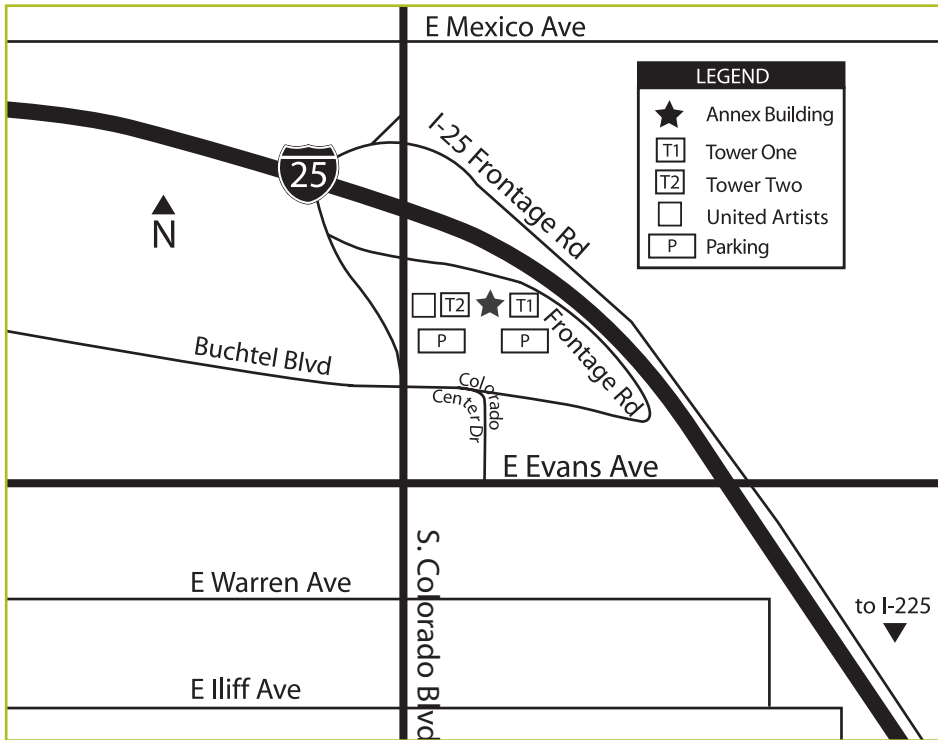

Location Map & Directions

TLC Denver

2000 South Colorado Blvd
Annex Building, Suite 100
Denver, CO 80222

From the North

Take I-25 South to Colorado Blvd (exit 204). At the light cross Colorado Blvd onto Frontage Road. Follow the Frontage Road to entrance into Colorado Center Annex Building on the right. Park in the east parking garage.

From the South

Take I-25 North to Evans Exit (exit 203). Turn left onto Evans (West) Turn right onto Colorado Center Drive (1st light). Take Colorado Center Drive straight to the second parking garage and 2000 So. Colorado Blvd.