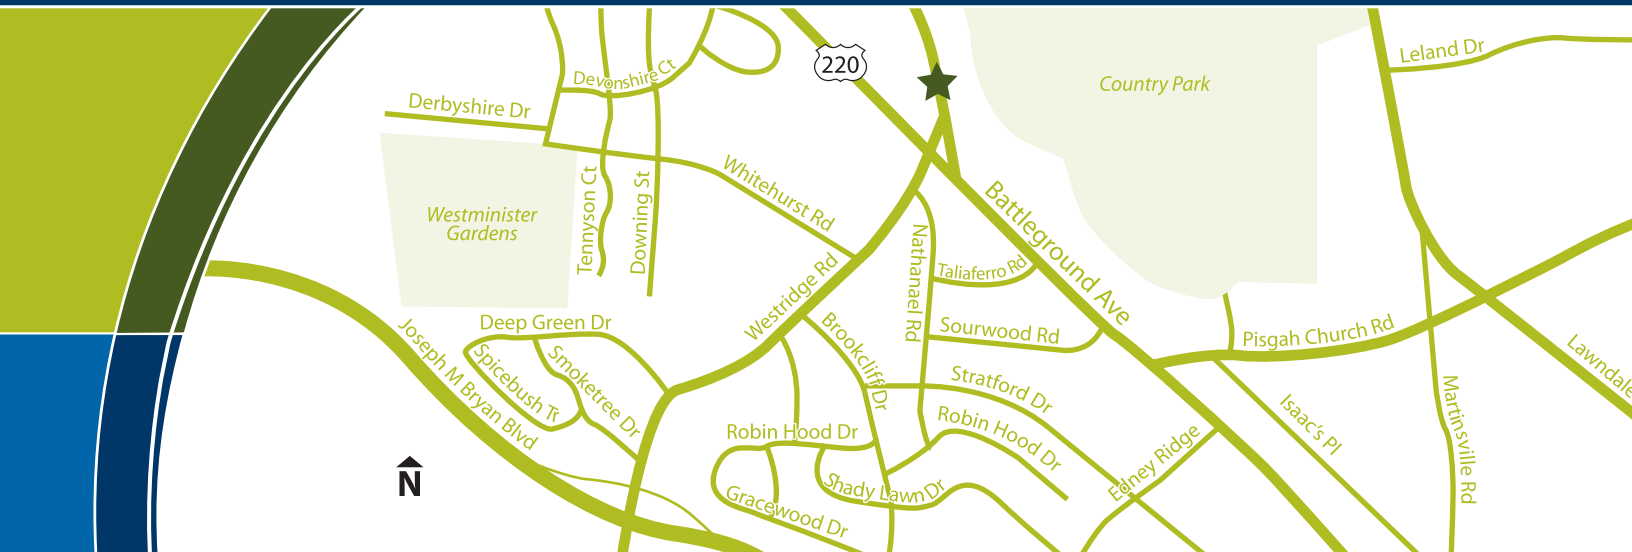

Location Map & Directions

From Winston, Salem & Hickory

Take I-40 East towards Greensboro, NC.
 Take NC-68 (Exit 210) towards Piedmont Triad International Airport.
 Take a left at the bottom of the ramp onto NC-68 N.
 Take ramp towards Bryan Blvd./Piedmont Triangle International Airport.
 Merge onto Bryan Blvd.
 Take Westridge Road Exit.
 At the top, take a right onto Westridge Road.
 Follow Westridge through three lights, crossing US-220/Battleground Avenue.
 TLC is located in the second building on the left.

From High Point

Take Highway 68 North.
 Take the ramp towards Bryan Blvd./Piedmont Triangle International Airport. Merge onto Bryan Boulevard.
 Take the Westridge Road exit and turn right onto Westridge Road. Follow Westridge through three lights, crossing US-220/Battleground Avenue.
 TLC is located in the second building on the left.

From Burlington

Take US-70 South towards Greensboro. US-70 becomes Wendover Avenue. Take the US-220 North ramp toward Roanoke/Battleground Ave. Stay straight on Battleground Ave.
 Turn right at the Westridge/Battleground intersection. TLC is located in the second building on the left.

From Danville, VA

Take US-29 South towards Greensboro, NC. Follow for about 35 miles.
 Take Cone Blvd. Exit.
 Turn Right onto Cone Blvd.
 Turn Right onto US-220/Battleground Avenue.
 Stay straight on Battleground.
 Turn right at the Westridge/Battleground intersection. TLC is located in the second building on the left.