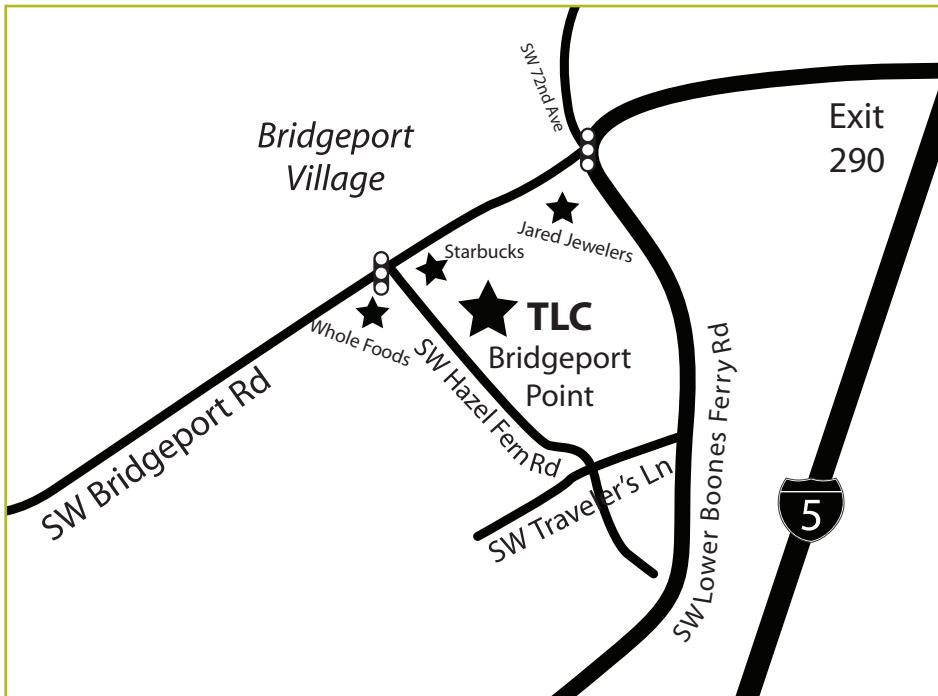

Location Map & Directions

TLC Portland

7110 SW Hazel Fern Road
Suite 200
Tigard, OR 97224
503.616.2993

From the North

Take I-5 South to Exit 290. Turn right on SW Lower Boones Ferry Road. Go straight at first traffic light (Lower Boones Ferry Road turns into SW Bridgeport Road). Go to second traffic light and turn left onto SW Hazel Fern Road (Starbucks is on the corner). Our parking lot entrance is the first on the left (approximately 100 yards).

From the South

Take I-5 North to Exit 290. Turn left on SW Lower Boones Ferry Road. Go through the first traffic light, then stay straight at the second traffic light (Lower Boones Ferry Road turns into SW Bridgeport Road). Go to third traffic light and turn left onto SW Hazel Fern Road (Starbucks is on the corner). Our parking lot entrance is the first on the left (approximately 100 yards).

From the East

Take I-205 to I-5 North. Continue approximately .5 mile to Exit 290. Turn left on SW Lower Boones Ferry Road. Go through the first traffic light, then stay straight at the second traffic light (Lower Boones Ferry Road turns into SW Bridgeport Road). Go to third traffic light and turn left onto SW Hazel Fern Road (Starbucks is on the corner). Our parking lot entrance is the first on the left (approximately 100 yards).