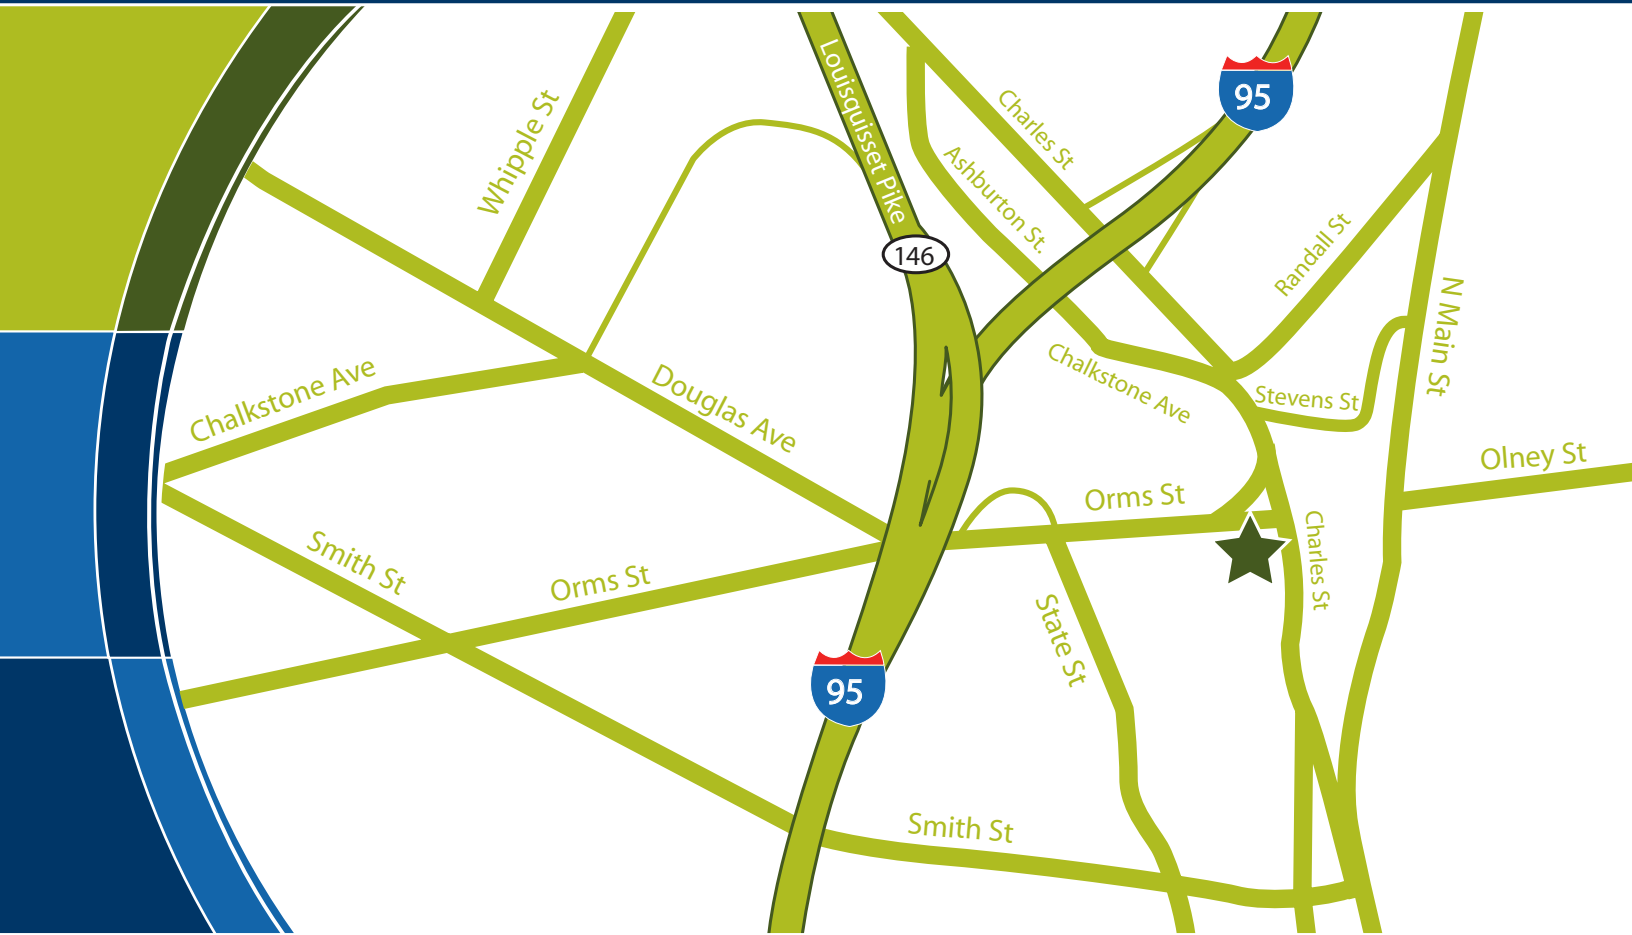

Location Map & Directions

From 95 Southbound, Exit 23 (Charles Street)

Bear right off the exit onto Charles Street going North. Bear left onto Ashburton (stop sign), and loop around under I-95 to merge into Charles Street going South. Make a right onto Orms Street at the light. Make left hand turn at first break in the median. You will see a gate where you must retrieve a parking ticket. We are located in the Charles Orms building across from the Marriott. Please go through the gate and bring your parking ticket in to be validated.

From 95 Northbound, Exit 23 (Rt 146/State Offices)

Take the State Offices exit. At the light, turn left onto Orms Street. We are the 2nd building on the right. Make right hand turn into the parking lot. We are located across from the Marriott. Please bring your parking ticket in to be validated.

From 146 Southbound (Admiral Street Exit)

Turn left onto Admiral Street from exit and take first right onto Charles Street. Bear right to join Ashburton Street and continue under I-95 to rejoin Charles Street. Make right turn onto Orms street at the light. Make left hand turn at the first break in the median. You will see a gate where you must retrieve a parking ticket. We are located in the Charles Orms building, across from the Marriott. Please bring your parking ticket in to be validated.

TLC Providence
10 Orms Street, Suite 220
Providence, RI 02904

TLC
Laser Eye Centers®

www.LASIK.com
401.351.7036

TLC
LASERVISION
ASSOCIATES