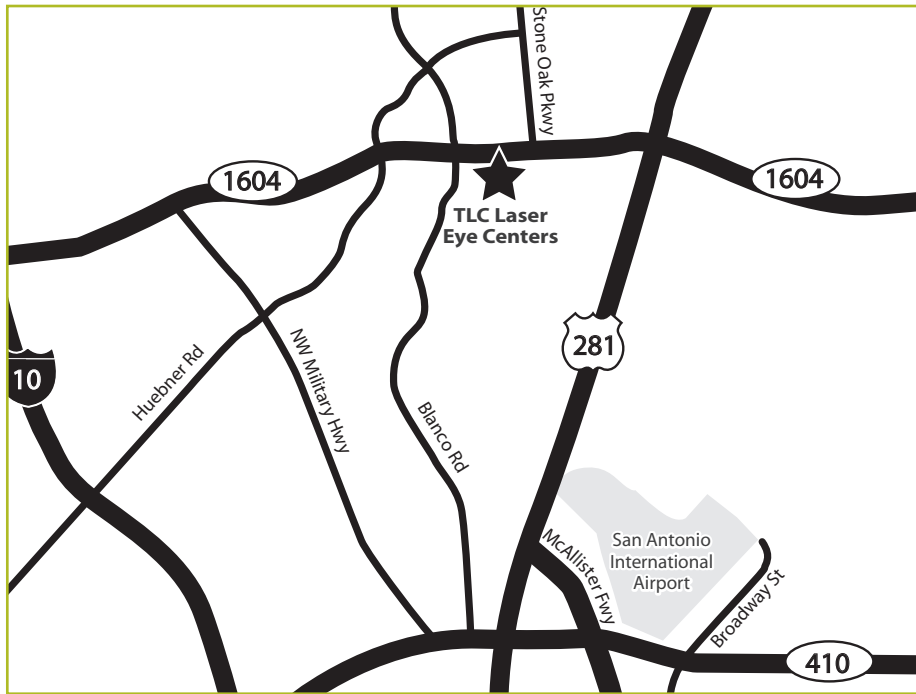

Location Map & Directions

TLC San Antonio
434 North Loop 1604 West
Suite 3201
San Antonio, TX 78232

From the North

From Blanco or Johnson City: Follow Highway 281 South towards San Antonio and exit Loop 1604 West. Take the Blanco Road exit and turn around, headed east on the access road. TLC is in Ventura Plaza, just past Allen & Allen.

From the Northwest

From Boerne, Kerrville, Fredericksburg, or El Paso: Take IH-10 East to Loop 1604 East and exit Blanco Road. Continue past Blanco Road and TLC is in Ventura Plaza, on the access road between Blanco Road and Stone Oak Parkway, just past Allen & Allen.

From the Southwest

From Laredo, Eagle Pass, Pearsall, or Devine: Follow IH 35 North and exit US 281 North (in the downtown area). Take the Loop 1604 West exit and then exit Blanco Road and turn around, headed east on the access road. TLC is in Ventura Plaza, just past Allen & Allen.

From the South

From Pleasanton, Corpus Christi, and the Valley: Proceed to IH 37 North and go through San Antonio, exiting Loop 1604 West. From 1604 West, take the Blanco Road exit and turn around, headed east on the access road. TLC is in Ventura Plaza, just past Allen & Allen.