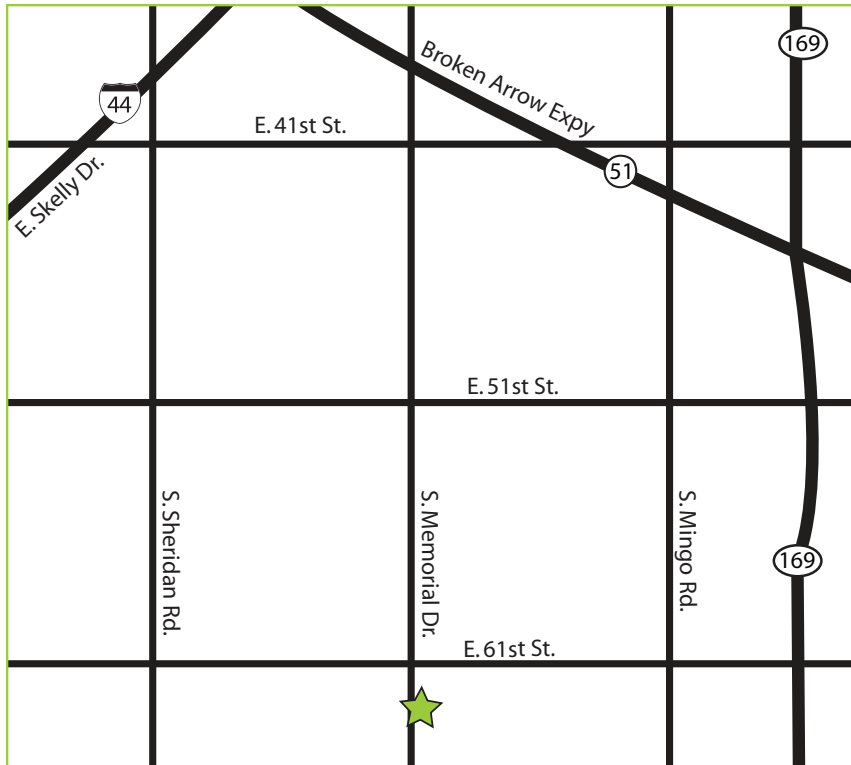

DIRECTIONS TO OUR CENTER

TLC TULSA
6827 S. Memorial Dr.
Tulsa, OK 74133
918.398.6565

From the Northeast

Take US 169 South. Exit at 71st Street. Keep right onto 71st.
Go West on 71st to S. Memorial Dr.,
Turn Right on S. Memorial Dr. and turn Right into West Entrance of Woodland Hills Mall
Immediately turn Left and TLC is on your Left.

From the South

Take 75 North to Creek Turnpike East. Merge onto Creek Turnpike.
Take Memorial Dr. Exit. Turn left on S. Memorial Dr.
Go North on Memorial past 71st and Turn Right at West Entrance of the Mall
Immediately turn Left and TLC is on your Left.

From the East

Take I-44 West toward Tulsa. Merge onto US 169 South
Exit at 71st Street. Keep Right onto 71st.
Go West on 71st to S. Memorial Dr.,
Turn Right on S. Memorial Dr. and turn Right into West Entrance of Woodland Hills Mall
Immediately turn Left and TLC is on your Left.

From the West

Take I-44 East toward Tulsa. Merge onto Creek Turnpike East.
Take S. Memorial Dr. Exit. Turn Left on S. Memorial Dr.
Go North on Memorial past 71st and Turn Right at West Entrance of the Mall
Immediately turn Left and TLC is on your Left.