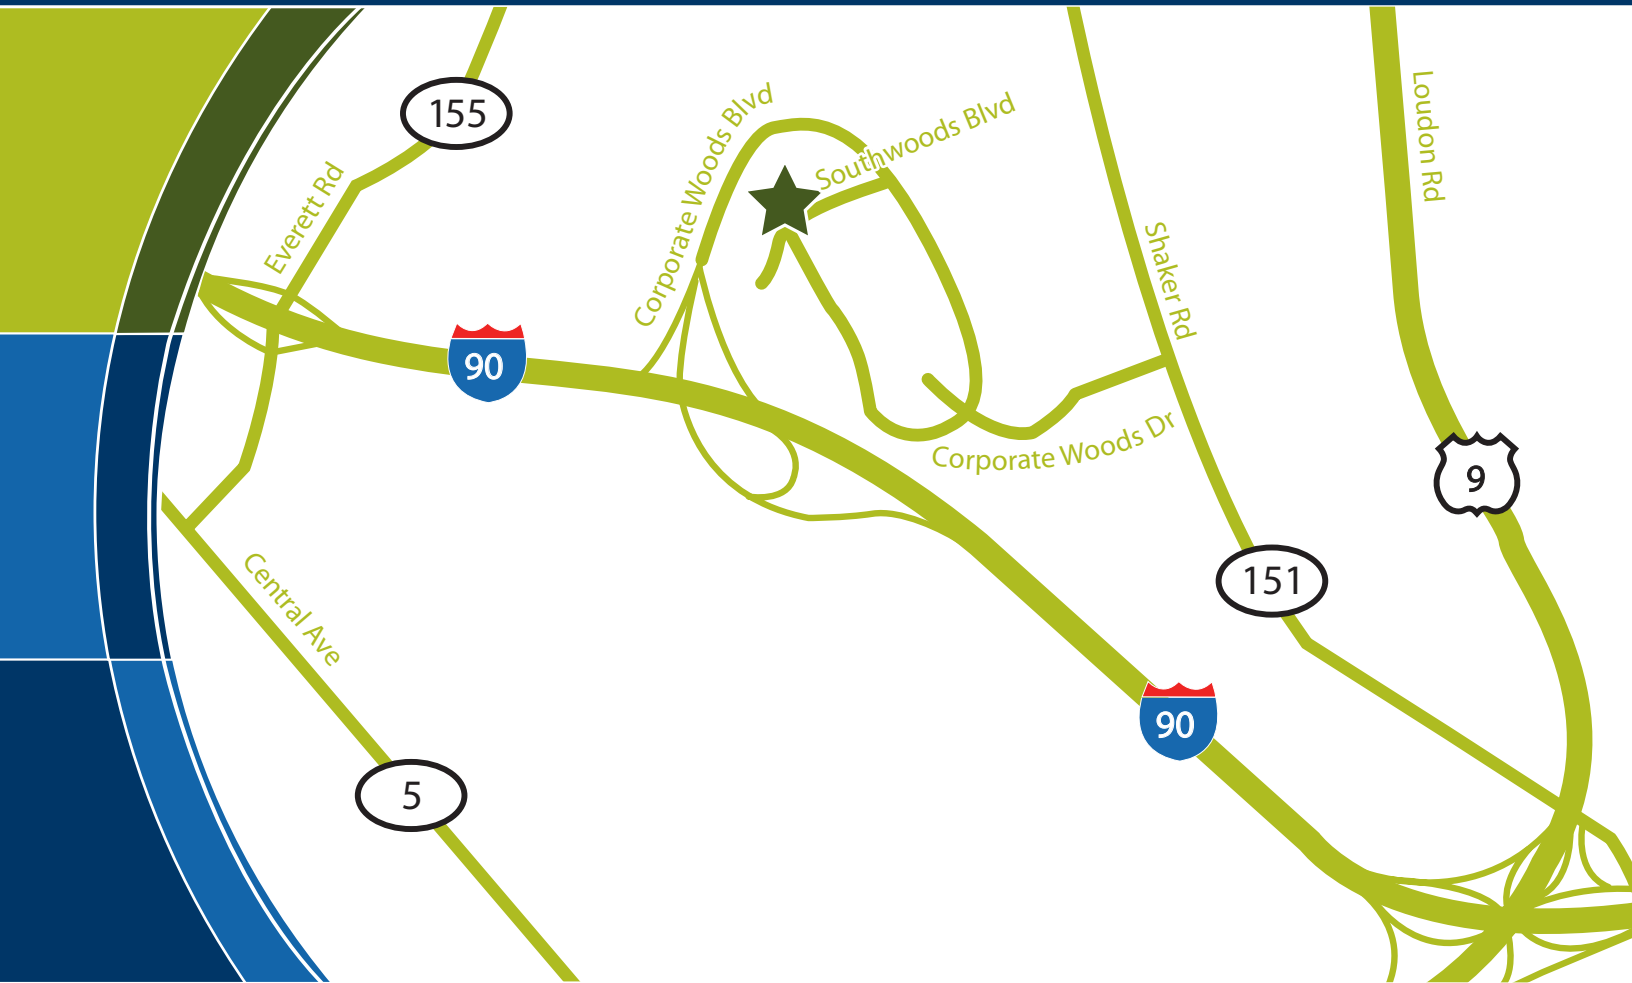

Location Map & Directions

From East

- Take I-90 West to exit 5A (Corporate Woods Boulevard).
- Follow the exit ramp to the first stop light.
- Take a right onto Southwoods Boulevard.
- Follow Southwoods Boulevard to the end.
- The TLC center is located in the last building on the left (Building #8), on the first floor.

From West and South

- Take New York State Thruway to exit 24 (Albany).
- Continue on I-90 East (Boston) to exit 5A (Corporate Woods Boulevard).
- Follow the exit ramp to the first stop light.
- Take a right onto Southwoods Boulevard.
- Follow Southwoods Boulevard to the end.
- The TLC center is located in the last building on the left (Building #8), on the first floor.

From North

- Take Adirondack Northway (I-87) South to exit 1E (Albany/I-90).
- Continue on I-90 East to exit 5A (Corporate Woods Boulevard).
- Follow the exit ramp to the first stop light.
- Take a right onto Southwoods Boulevard.
- Follow Southwoods Boulevard to the end.
- The TLC center is located in the last building on the left (Building #8), on the first floor.

TLC Albany
8 Southwoods Boulevard, Suite 100
Albany, NY 12211

TLC
Laser Eye Centers®

www.LASIK.com
518.598.0202