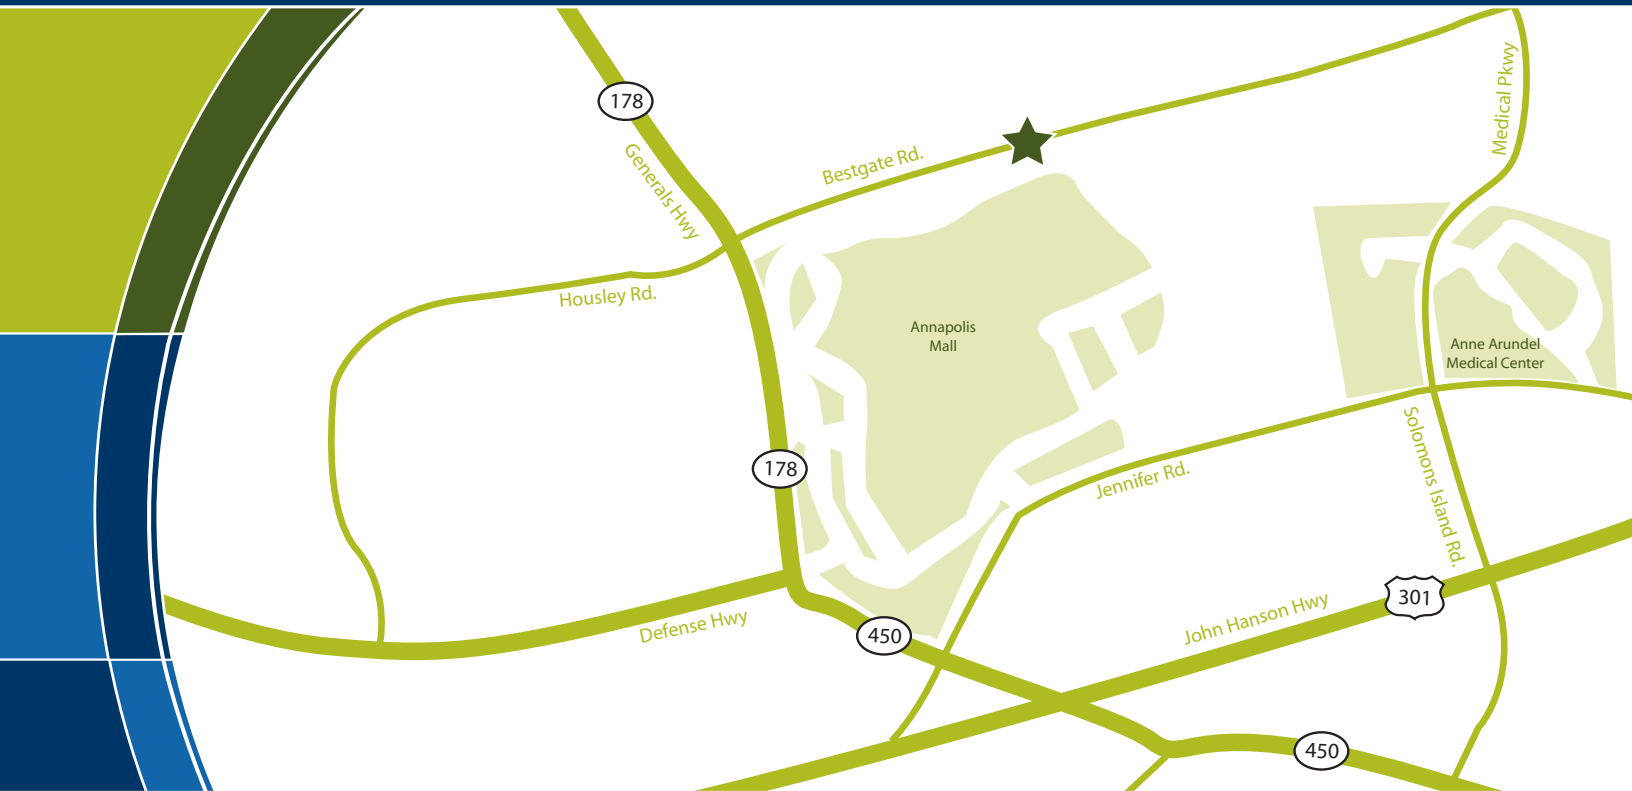

# Location Map & Directions

## From the West

Take Route 50 East to Exit 23 (Parole) and bear right onto West Street.  
 Go to the 4th light and turn right onto Bestgate Road.  
 Go to the 3rd light and turn left onto Commerce Park.  
 The building is on your right at 888 Bestgate Road.

## From the East

Take Route 50 West to Exit 24B (Bestgate Road).  
 Travel through three traffic lights (about 1.5 miles) and turn right onto Commerce Park.  
 The building is to your right at 888 Bestgate Road.

## From the South

Take Route 2 North to West Street (Route 450).  
 Turn left at the light onto West Street.  
 Go to the 5th light and turn right onto Bestgate Road.  
 Go to the 3rd light and turn left onto Commerce Park.  
 The building is on your right at 888 Bestgate Road.  
 South to Route 50 East to Exit 23 (Parole).