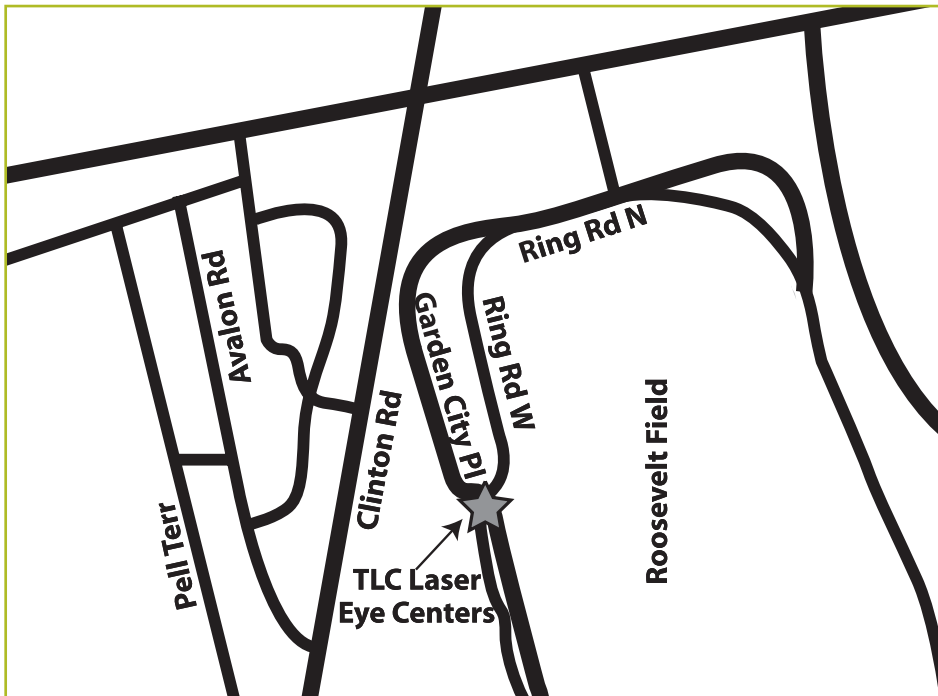

# Location Map & Directions

### From Nassau/Suffolk County

Long Island Expressway (495) to Exit 39 South (Glen Cove Rd.)  
Glen Cove Rd. to Old Country Rd. Left onto Old Country heading east. Move into far right lane and make a right into the Roosevelt Field Shopping Mall.

### From Northern State Parkway

Northern State Parkway to Meadowbrook Parkway South.  
Meadowbrook Parkway to Exit M2W (Shopping Mall). Into shopping mall and bear right onto outer roadway.

### Once you enter the Roosevelt Field Shopping Mall

Remain in the right lane and follow the road past the Girl Scout Building. You will see the entrance to Garden City Plaza on your right. There will be a sign that says "100, 200, 300, 400 Garden City Plaza." TLC is building #200. We have our own private entrance in the corner of the building (DO NOT ENTER THE MAIN LOBBY). There are TLC signs in the window.