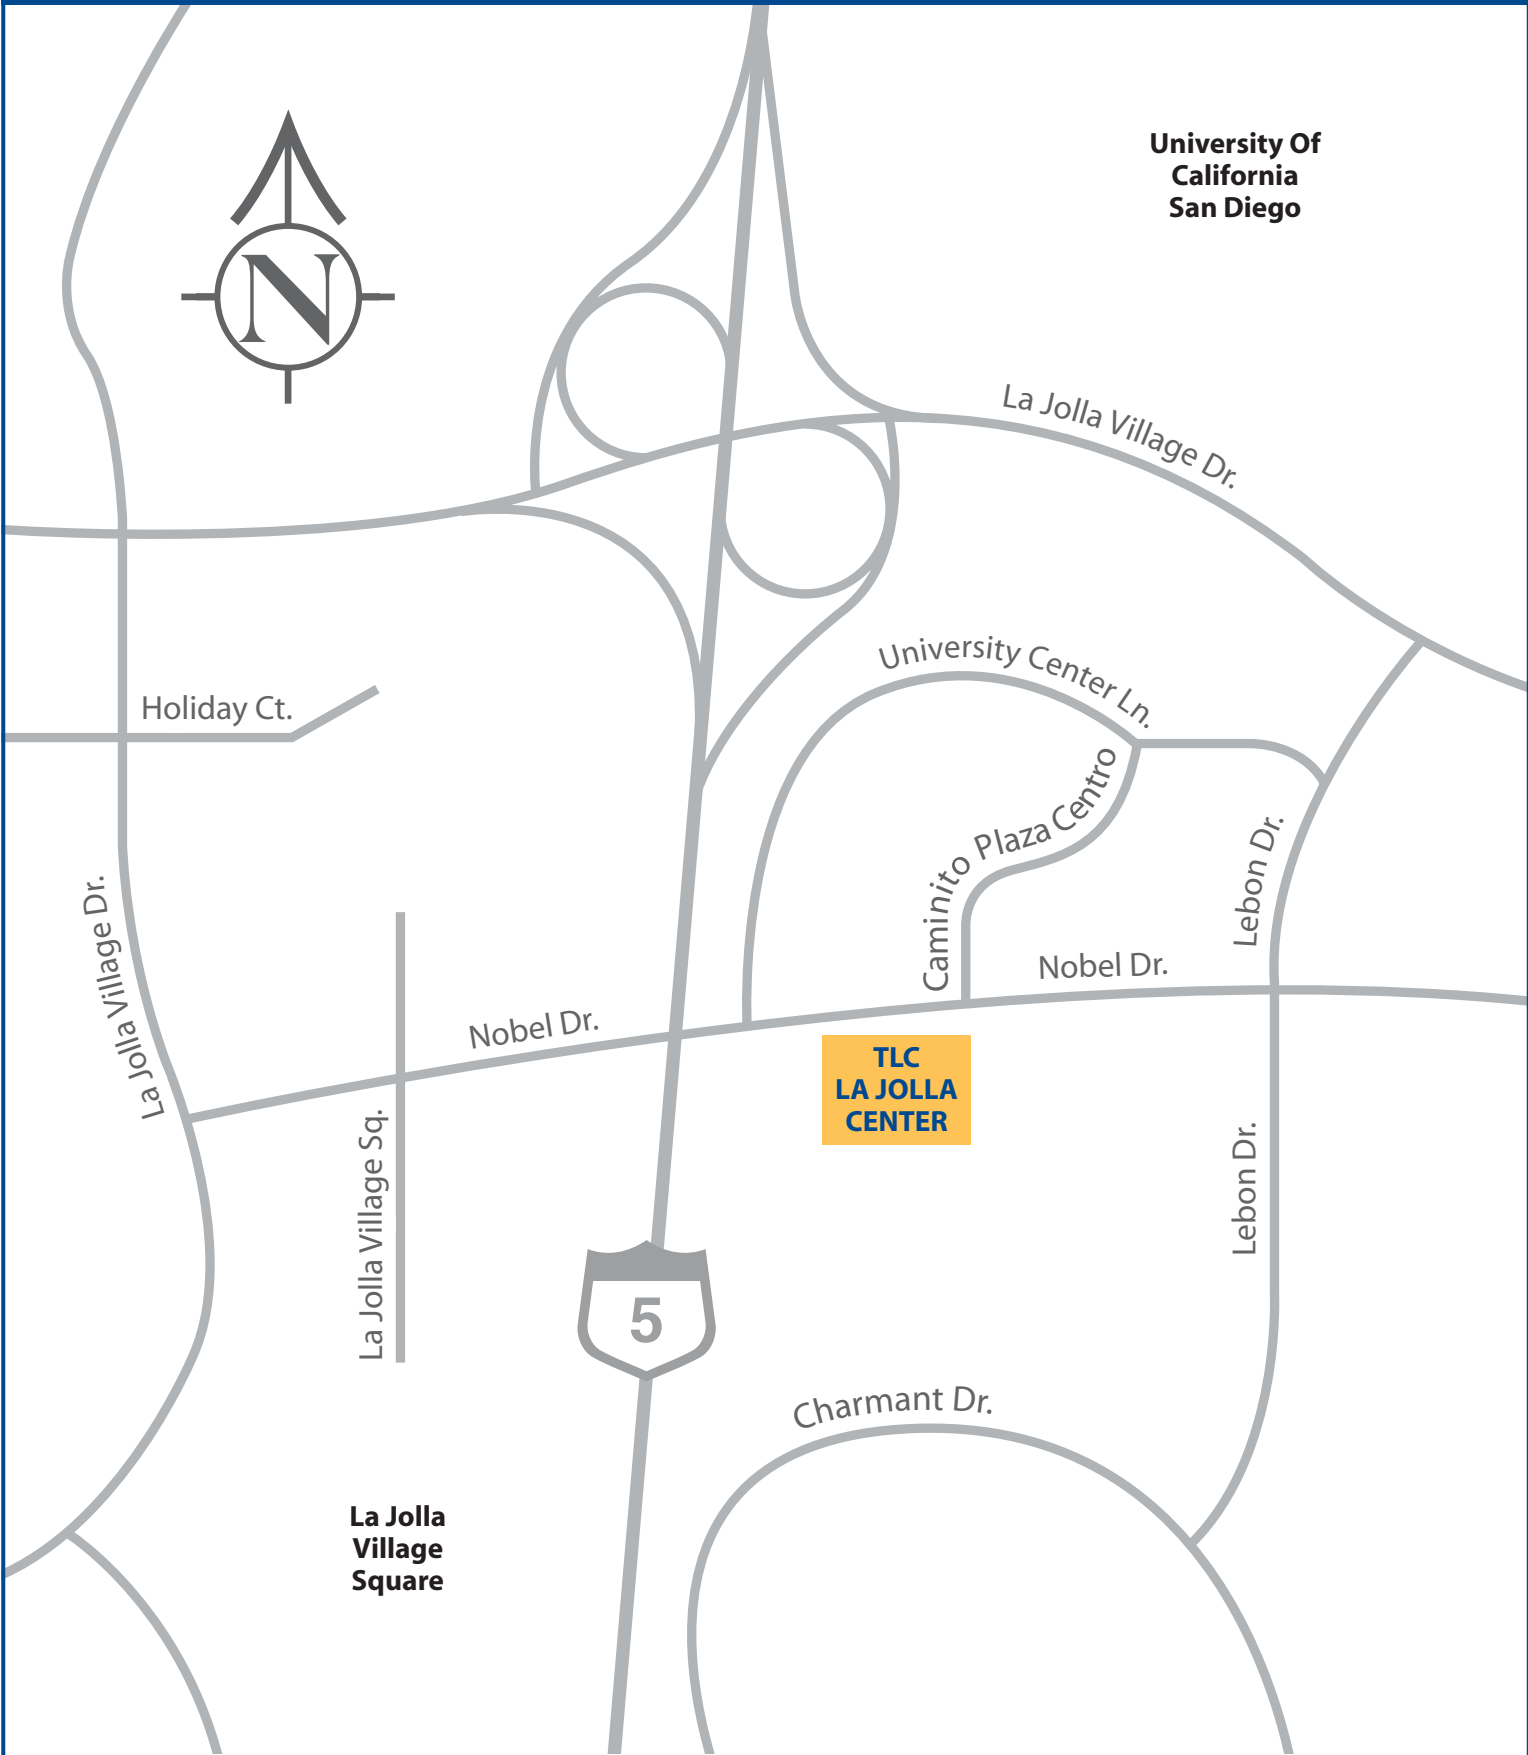

**University Of
California
San Diego**

**TLC
LA JOLLA
CENTER**

**La Jolla
Village
Square**

Directions

From North County, Interstate 5 (North of La Jolla)

Interstate 5 South to La Jolla Village Drive exit. Turn left (East) at signal. Turn right (South) on Lebon Drive. Turn right (West) on Nobel Drive. Turn left (South) at first signal - Caminito Plaza Centro. Make an immediate right into parking area.

From San Diego Interstate 5 (South of La Jolla)

Take Interstate 5 North to Nobel Drive exit. Turn right (East) onto Nobel Drive and go to first signal - Caminito Plaza Centro. Turn right (South) on Caminito Plaza Centro and make an immediate right into parking area.

From North County, Interstate 805 (North of La Jolla)

Interstate 805 South to La Jolla Village Drive exit. Turn right (West) onto La Jolla Village Drive. Turn left (South) at Lebon Drive. Turn right (West) at Nobel Drive. Turn left at signal on to Caminito Plaza Centro, make an immediate right into the parking area.

From San Diego, Interstate 805 (South of La Jolla)

Interstate 805 North to Nobel Drive. Turn left (West) on Nobel Drive. Continue on to Caminito Plaza Centro, just before the Interstate 5 entrance. Turn left at signal on to Caminito Plaza Centro, make an immediate right into parking area.