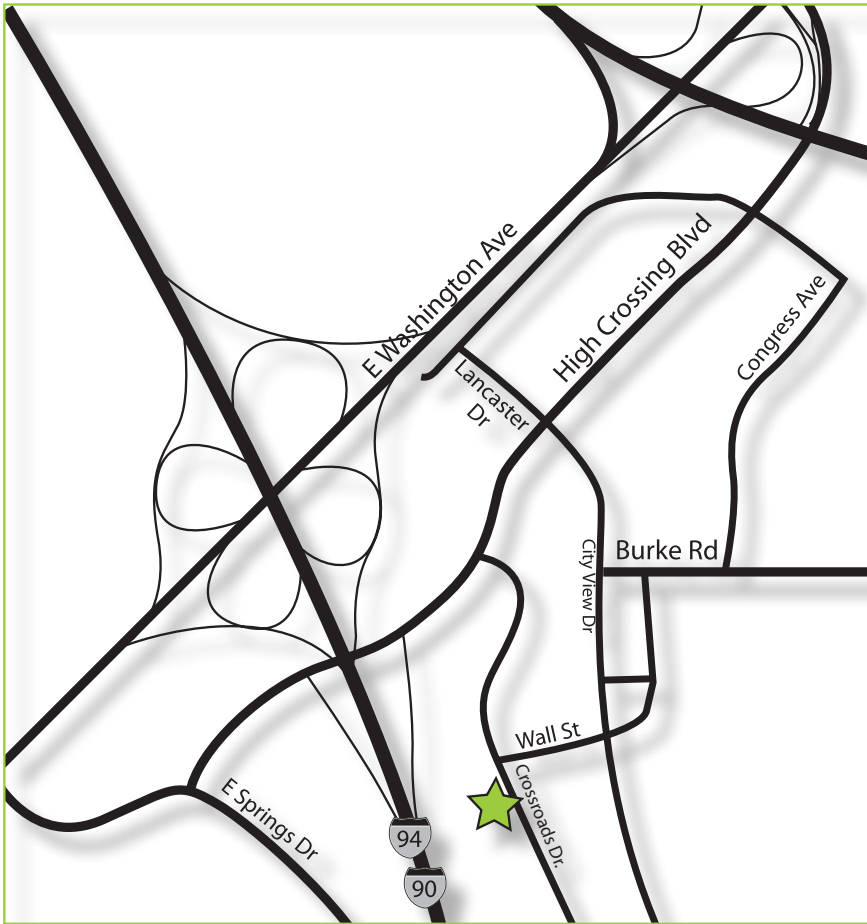

# DIRECTIONS TO OUR CENTER

**TLC MADISON**  
**2418 Crossroads Drive**  
**Suite 1900**  
**Madison, WI 53718**  
**608.249.6000**

2418 Crossroads Drive will be on your right side just past the Courtyard Marriott.

## **I-90/94 from the South**

If traveling on I-90/94, towards Wis. Dells, exit onto 135C/High Crossing Blvd. Turn right at the stoplight onto High Crossing Blvd. At stoplight, turn right on Crossroads Dr.

## **I-90/94 from the North**

If traveling from the north on I-90/94, exit 135B/US Hwy 151 towards Sun Prairie. Take exit 98A (Nelson Rd./High Crossing Blvd.) At the stoplight turn right onto High Crossing Blvd. At next stoplight, turn left on Crossroads Dr.

## **US Hwy 151 from the North**

If traveling south on US Hwy 151, exit Nelson Rd./High Crossing Blvd. Follow exit to (High Crossing Blvd.) and continue through the stoplight. At next stoplight, turn left on Crossroads Dr.