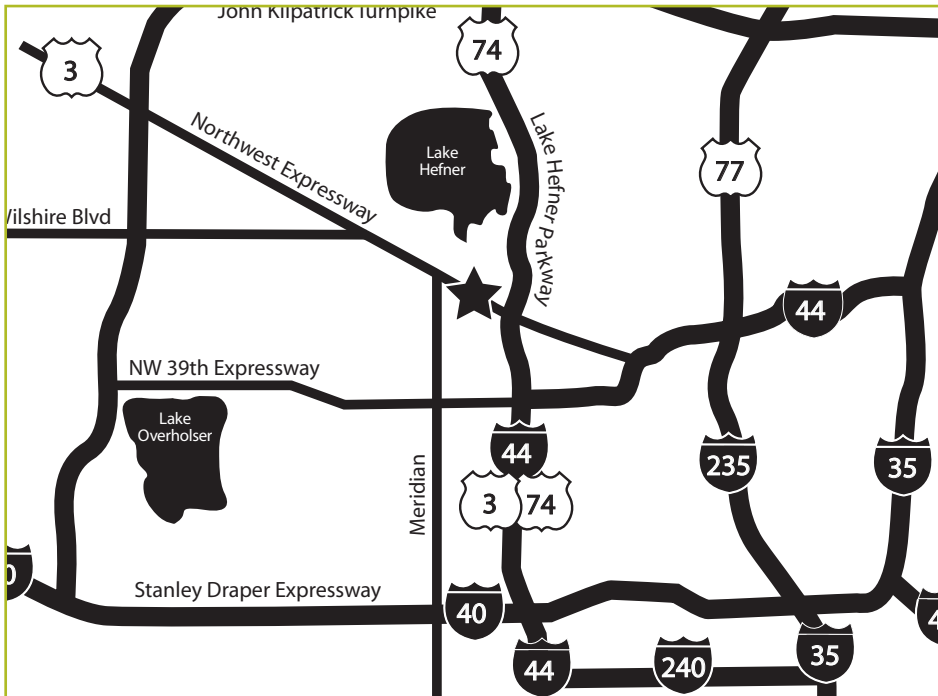

Location Map & Directions

TLC Oklahoma City
4141 NW Expressway
Suite 140
Oklahoma City, OK 73116

Take Highway 74 (Lake Hefner Parkway from the North; Hwy 74/Hwy 3 from the South) to the Northwest Expressway Exit. Exit on Northwest Expressway (Hwy 3). We are located between 63rd Street and Meridian. The Center is on the North side of the Expressway across the street from the Outback Steakhouse in the Communications Federal Credit Union Building. The entrance to TLC Laser Eye Centers is located on the West side of the building on the 1st floor.