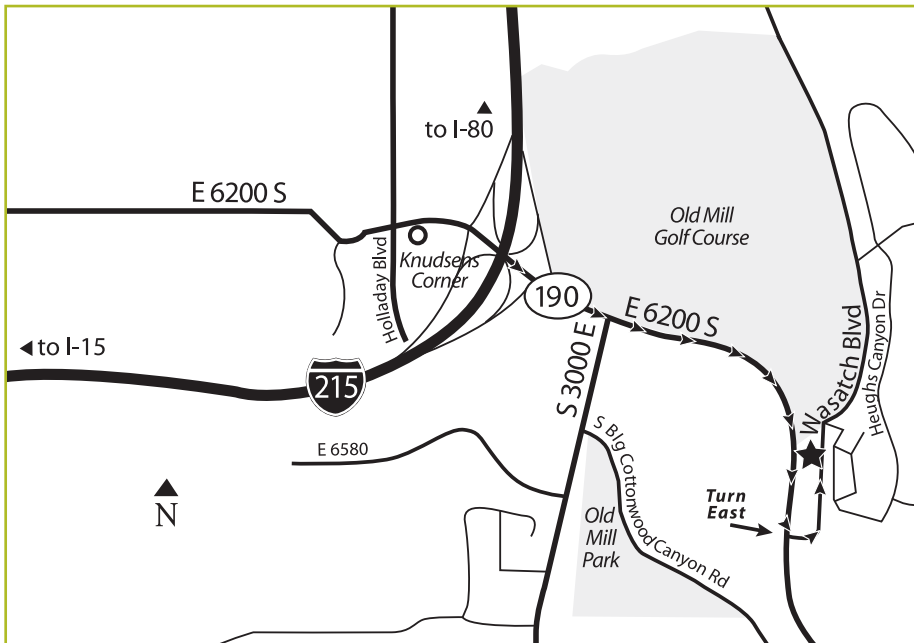

Location Map & Directions

TLC Salt Lake City
6440 South Wasatch Blvd,
Suite 340
Salt Lake City, UT 84121

From the North

Traveling I-15 going south. Bear right onto off-ramp at exit 304 to I-80 Eastbound. Take I-80 E Ramp. Continue on I-80 E to I-215 exit. Take the I-215 exit- EXIT 128-toward BELT ROUTE. Continue on I-215 E to the 6200 SO exit- EXIT 6- toward SKI AREAS / SOLITUDE / BRIGHTON / SNOWBIRD / ALTA. Turn LEFT onto UT-190 E / E 6200 S. Turn LEFT onto WASATCH BLVD to 6440 South Wasatch Blvd.

From the South

Traveling I-15 going north. Bear right onto off-ramp at the I-215 exit- EXIT 298-toward BELTRROUTE. Merge onto I-215 East. Continue on I-215 E to the 6200 SO exit-EXIT 6- toward SKI AREAS / SOLITUDE BRIGHTON / SNOWBIRD / ALTA. Turn RIGHT onto 6200 S / UT-190 E. Turn LEFT onto WASATCH BLVD to 6440 South Wasatch Blvd.

From the East

From I-80 heading west go to Exit 130. You will see a sign reading "EXIT 130 to I-215/LAS VEGAS/RENO/S.L.C. INT'L AIRPORT". Bear right onto off-ramp at exit 130 to I-215 S. You will see a sign reading "I-215 S". Take I-215 S Ramp and merge with caution. Continue on I-215 SO to the 6200 SO exit- EXIT 6- toward SKI AREAS / SOLITUDE / BRIGHTON / SNOWBIRD / ALTA. Turn LEFT onto UT-190 E / E 6200 S. Turn LEFT onto WASATCH BLVD to 6440 South Wasatch Blvd.

From the West

From I-80 heading east (Dwight D Eisenhower Hwy) Continue on I-80 E (Dwight D Eisenhower Hwy). Bear right onto offramp at exit 117 to I-215 S. Take I-215 S Ramp (Provo). Continue on I-215 SO to the 6200 SO exit- EXIT 6-toward SKI AREAS / SOLITUDE / BRIGHTON / SNOWBIRD / ALTA. Turn RIGHT onto UT-190 E / E 6200 S. Turn LEFT onto WASATCH BLVD to 6440 South Wasatch Blvd.