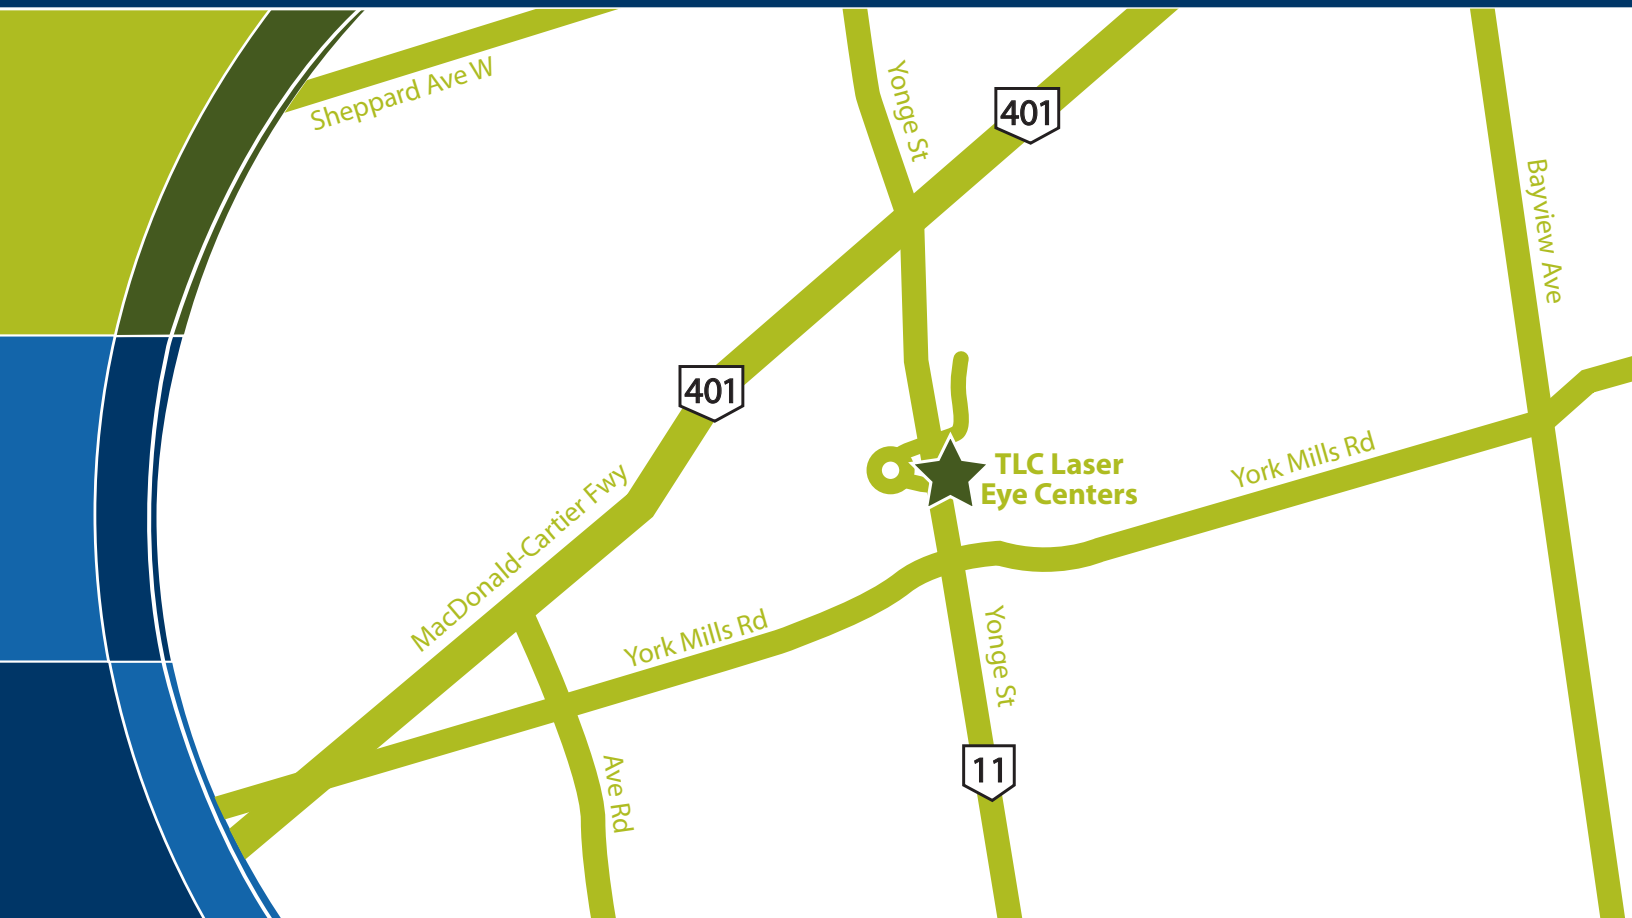

# Location Map & Directions

## From the East

- Take HWY 401 west bound into Toronto.
- Follow 401 West to Yonge St.
- Exit Yonge St. South, immediately head over to the left lanes. Pass 2 sets of traffic lights.
- TLC is located in the green glass building located on Yonge St., just before York Mills Rd.
- TLC is located on the east side of Yonge St.
- Enter the parking garage from Yonge St. It is the first parking-garage opening at the North Side of the building on Yonge St.
- Follow the ramps to the right
- Park on P3 or P4 level.
- Take the North Elevators (center of the garage) to the ground floor.

- Out of the elevators turn left and TLC is located in suite 100.

## From the West

- Take 401 East to Yonge St.
- Take Yonge St. South, immediately get into left hand lane.
- Pass through 1 traffic light and 4101 Yonge St. building is on the left hand side of the road.
- TLC is located in the green glass building located on Yonge St., just before York Mills Rd.
- TLC is located on the east side of Yonge St.
- Enter the parking garage from Yonge Street. It is the first parking-garage opening at the